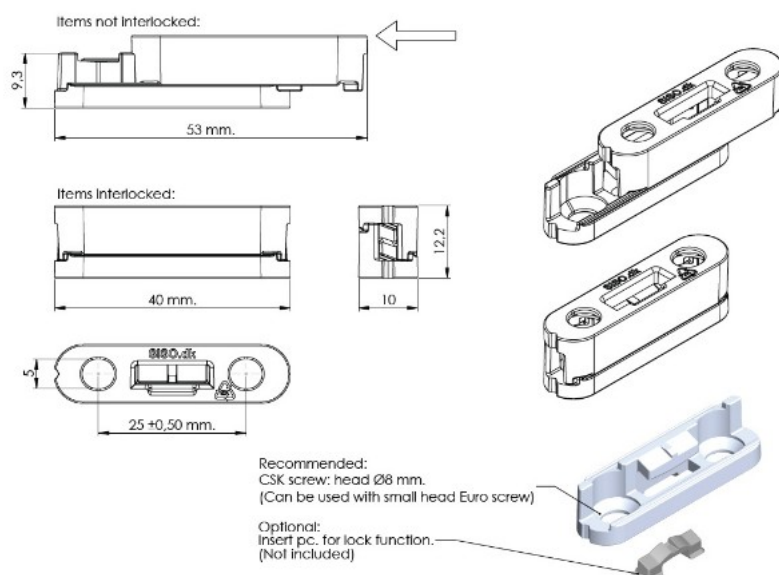

PRODUCT SHEET

Description:

Joint Connector "Sashimi", Universal, Raw. 40x10x9,3mm (Sold per Piece)

Item number:

11.01.510-0

Units	Box	Carton	HS Code	Barcode
Pcs.			8302420090	 5704866516884

SISO A/S

Mileparken 11
DK-2740 Skovlunde
Denmark
VAT: 24786013